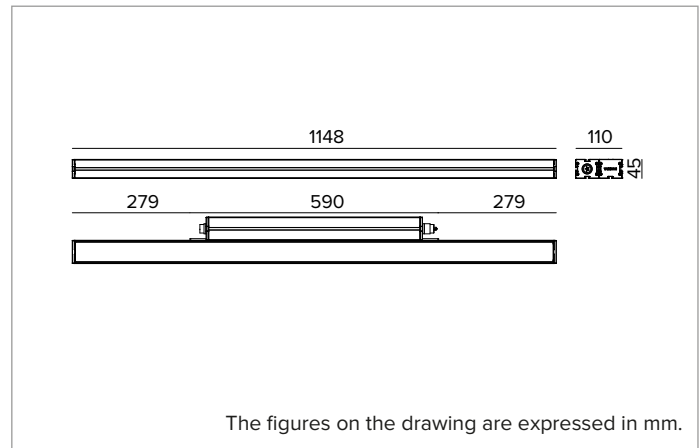

E0554GRH827ELBA | JEDI NOVA 55 Projector Side Box

Adjustable linear LED projector

	2700K	H(m)	D1(m)	D2(m)	E _{max} (lx)		
	Ra80	17°	74°				
Fixture Power	46W	1	0.30	1.51	7949		
Source Flux	7016lm	2	0.61	3.01	1987		
Fixture Flux	4196lm	3	0.91	4.52	883		
Efficacy	92lm/W	4	1.21	6.02	497		
TS2146	I _{max} =1133cd/klm	I _{max}	7949cd	5	1.52	7.53	318

Optic: HYBRID

Beam angles: GRZ 20°x75°

Optical efficiency: 60%

Fixture flux: 4196lm

Luminous efficacy: 92lm/W

Photobiological safety: Compliant with RG1 low risk group

MECHANICAL CHARACTERISTICS

Extruded anodised aluminium 15µ body. Extra clear 5mm thick glass flat screen. The body of the fixture is adjustable and can be installed away from the mounting surface using accessory snap brackets.

Colour and finish: Black anodized

Dimensions: L=1148mm

Weight: 4.7Kg

Version: Comfort

Degree of protection: IP66,IP67,IP68,IP69

Mechanical Resistance: IK07

ELECTRICAL CHARACTERISTICS

Integrated driver available in the ON-OFF version (positioned laterally to the optical body). Supplied with through-wiring with longitudinal sealing IN/OUT panel connectors (the sealing limits the risk of humidity raising towards the driver/optical body). Luminaire compliant with EN 60598-2-22 for power supply from a centralised emergency system CPSS (Central Power Supply System), not incorporated in the luminaire - high risk areas excluded. The default power and flux are 100% in AC and 100% in DC.